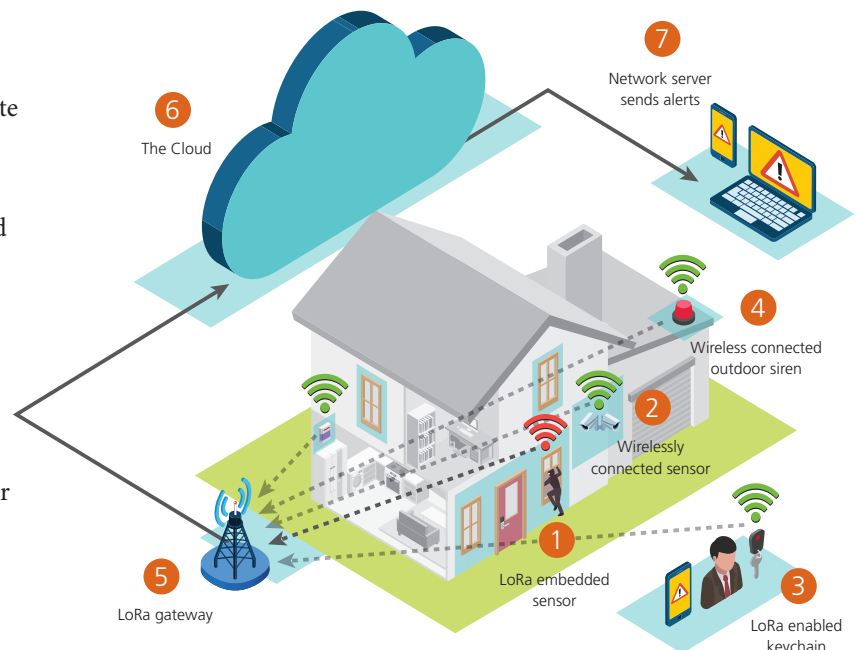

BENEFITS

- Integrated smart security system with sensors featuring LoRa Technology helps to keep residences secure
- Cost-effective technology helps to make the system affordable for a bigger addressable market
- LoRaWAN network is independent of a home's internet connection for added reliability if dataline or power is cut
- Very low power network technology means a sensor battery lifetime of up to 20 years
- New business opportunity for service providers with LoRaWAN networks
- Security platform can be extended for other home automation services

APPLICATIONS

Next-generation home security systems leverage LoRa networks for long battery life, a network that can not be tampered with and the ability to integrate with WiFi networks to facilitate streaming video feeds.

Semtech Products used in this application:

Sensors	Gateway
• SX1272/3	• SX1301
• SX1276/7/8/9	

All application elements (sensing modules, gateways, servers, software) are available through LoRa Alliance™ partners.